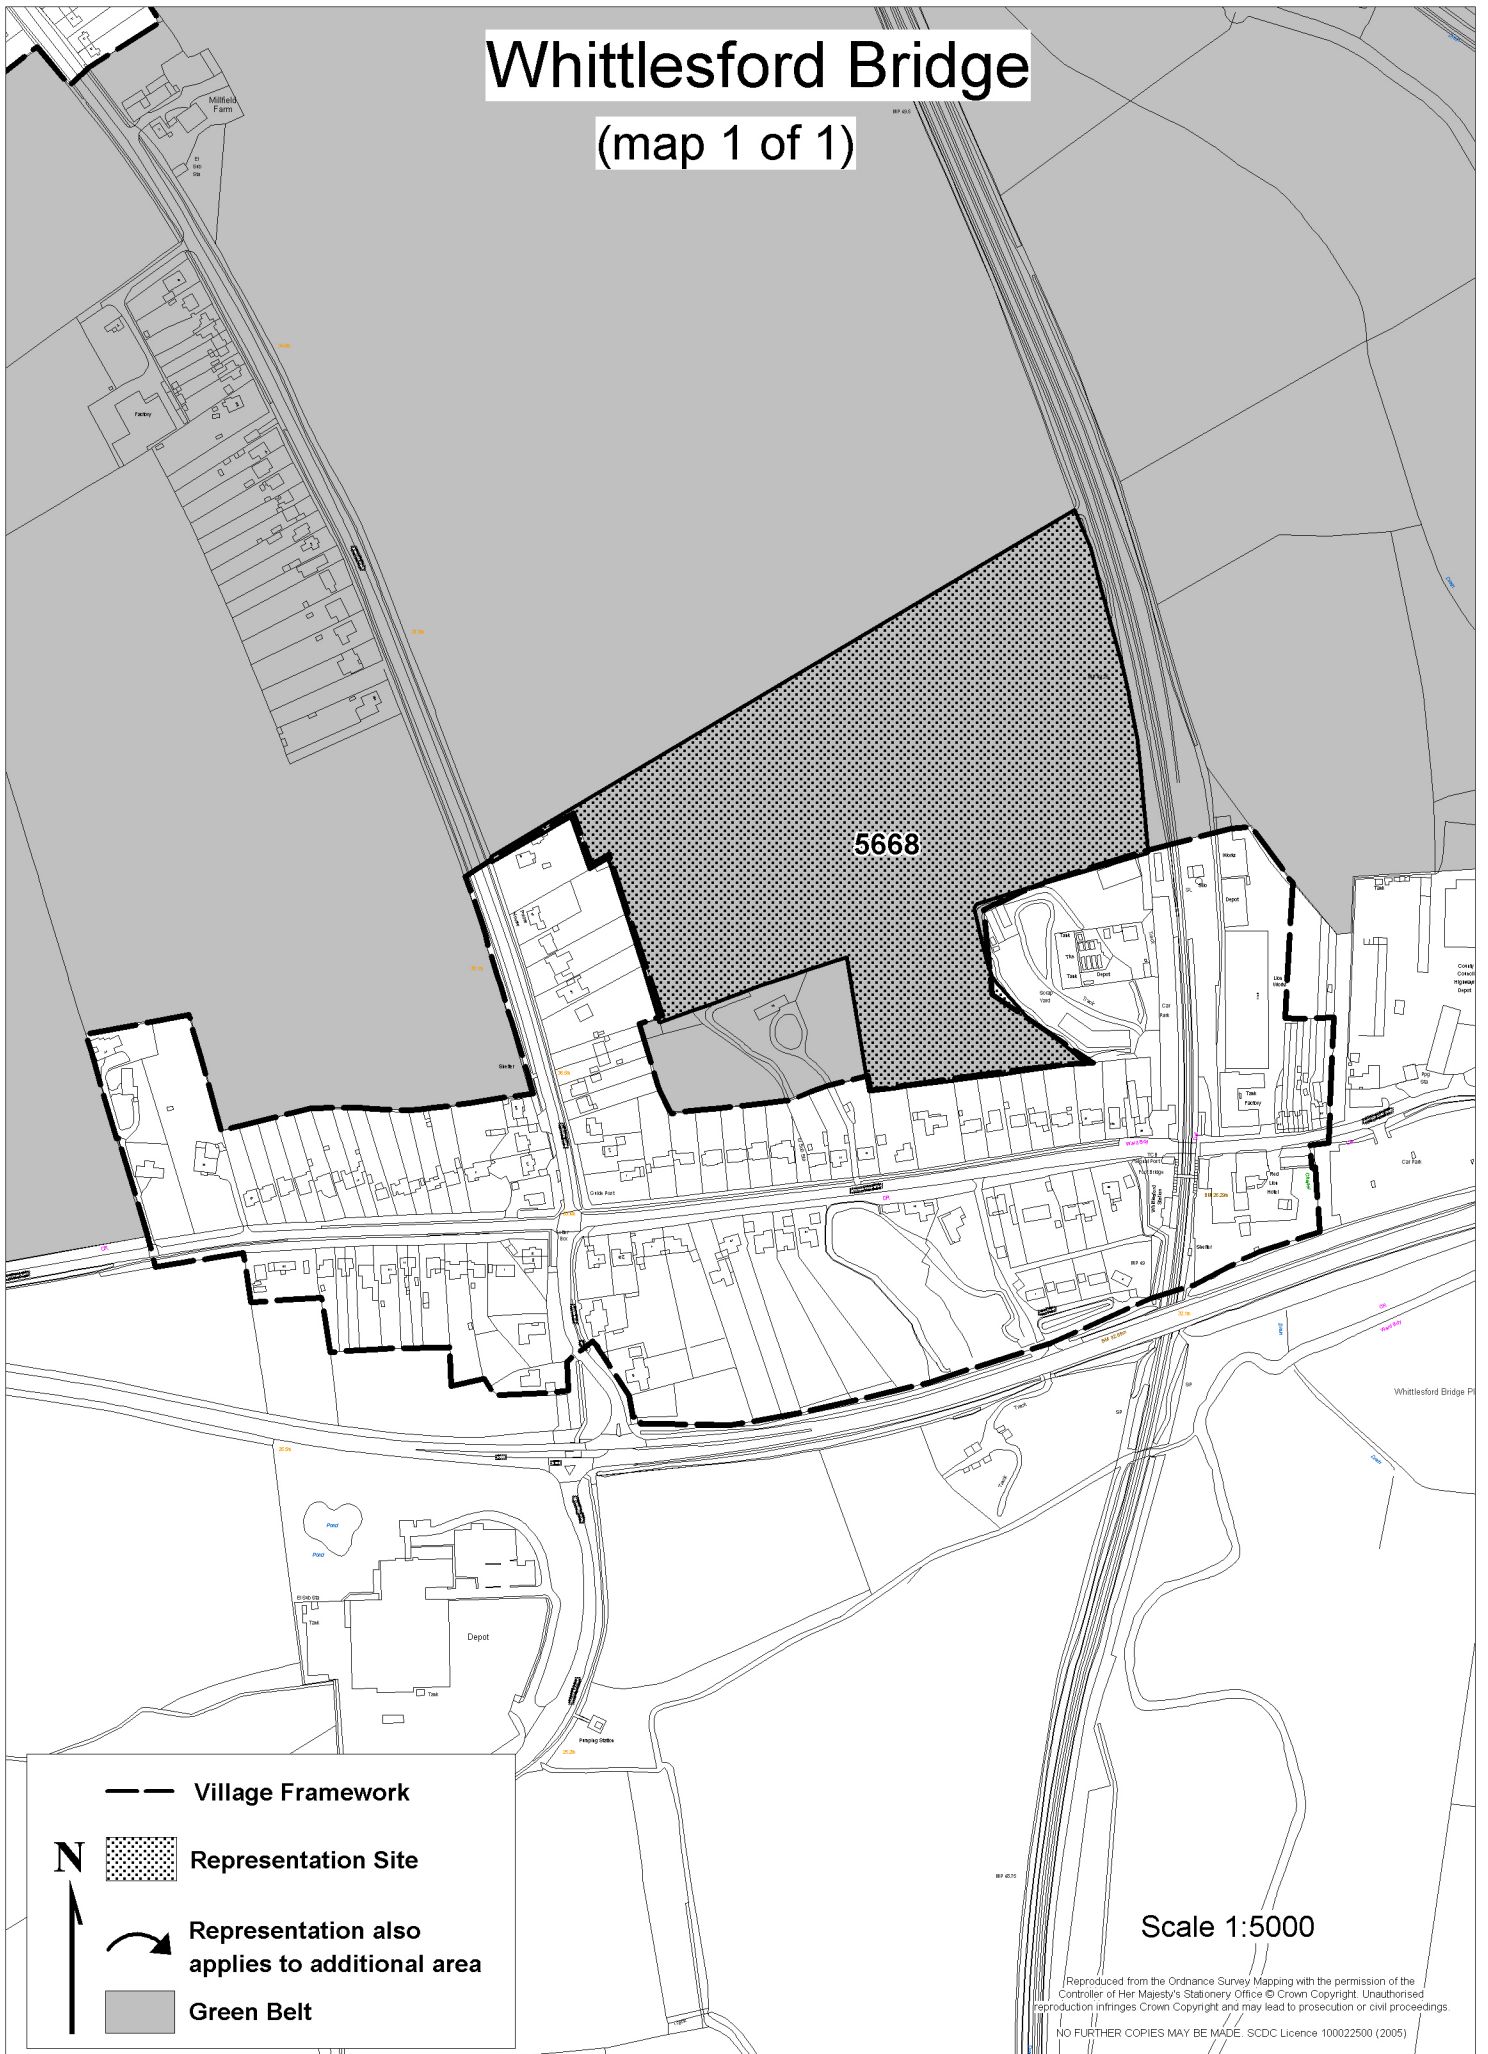

Whittlesford Bridge

(map 1 of 1)

Scale 1:5000